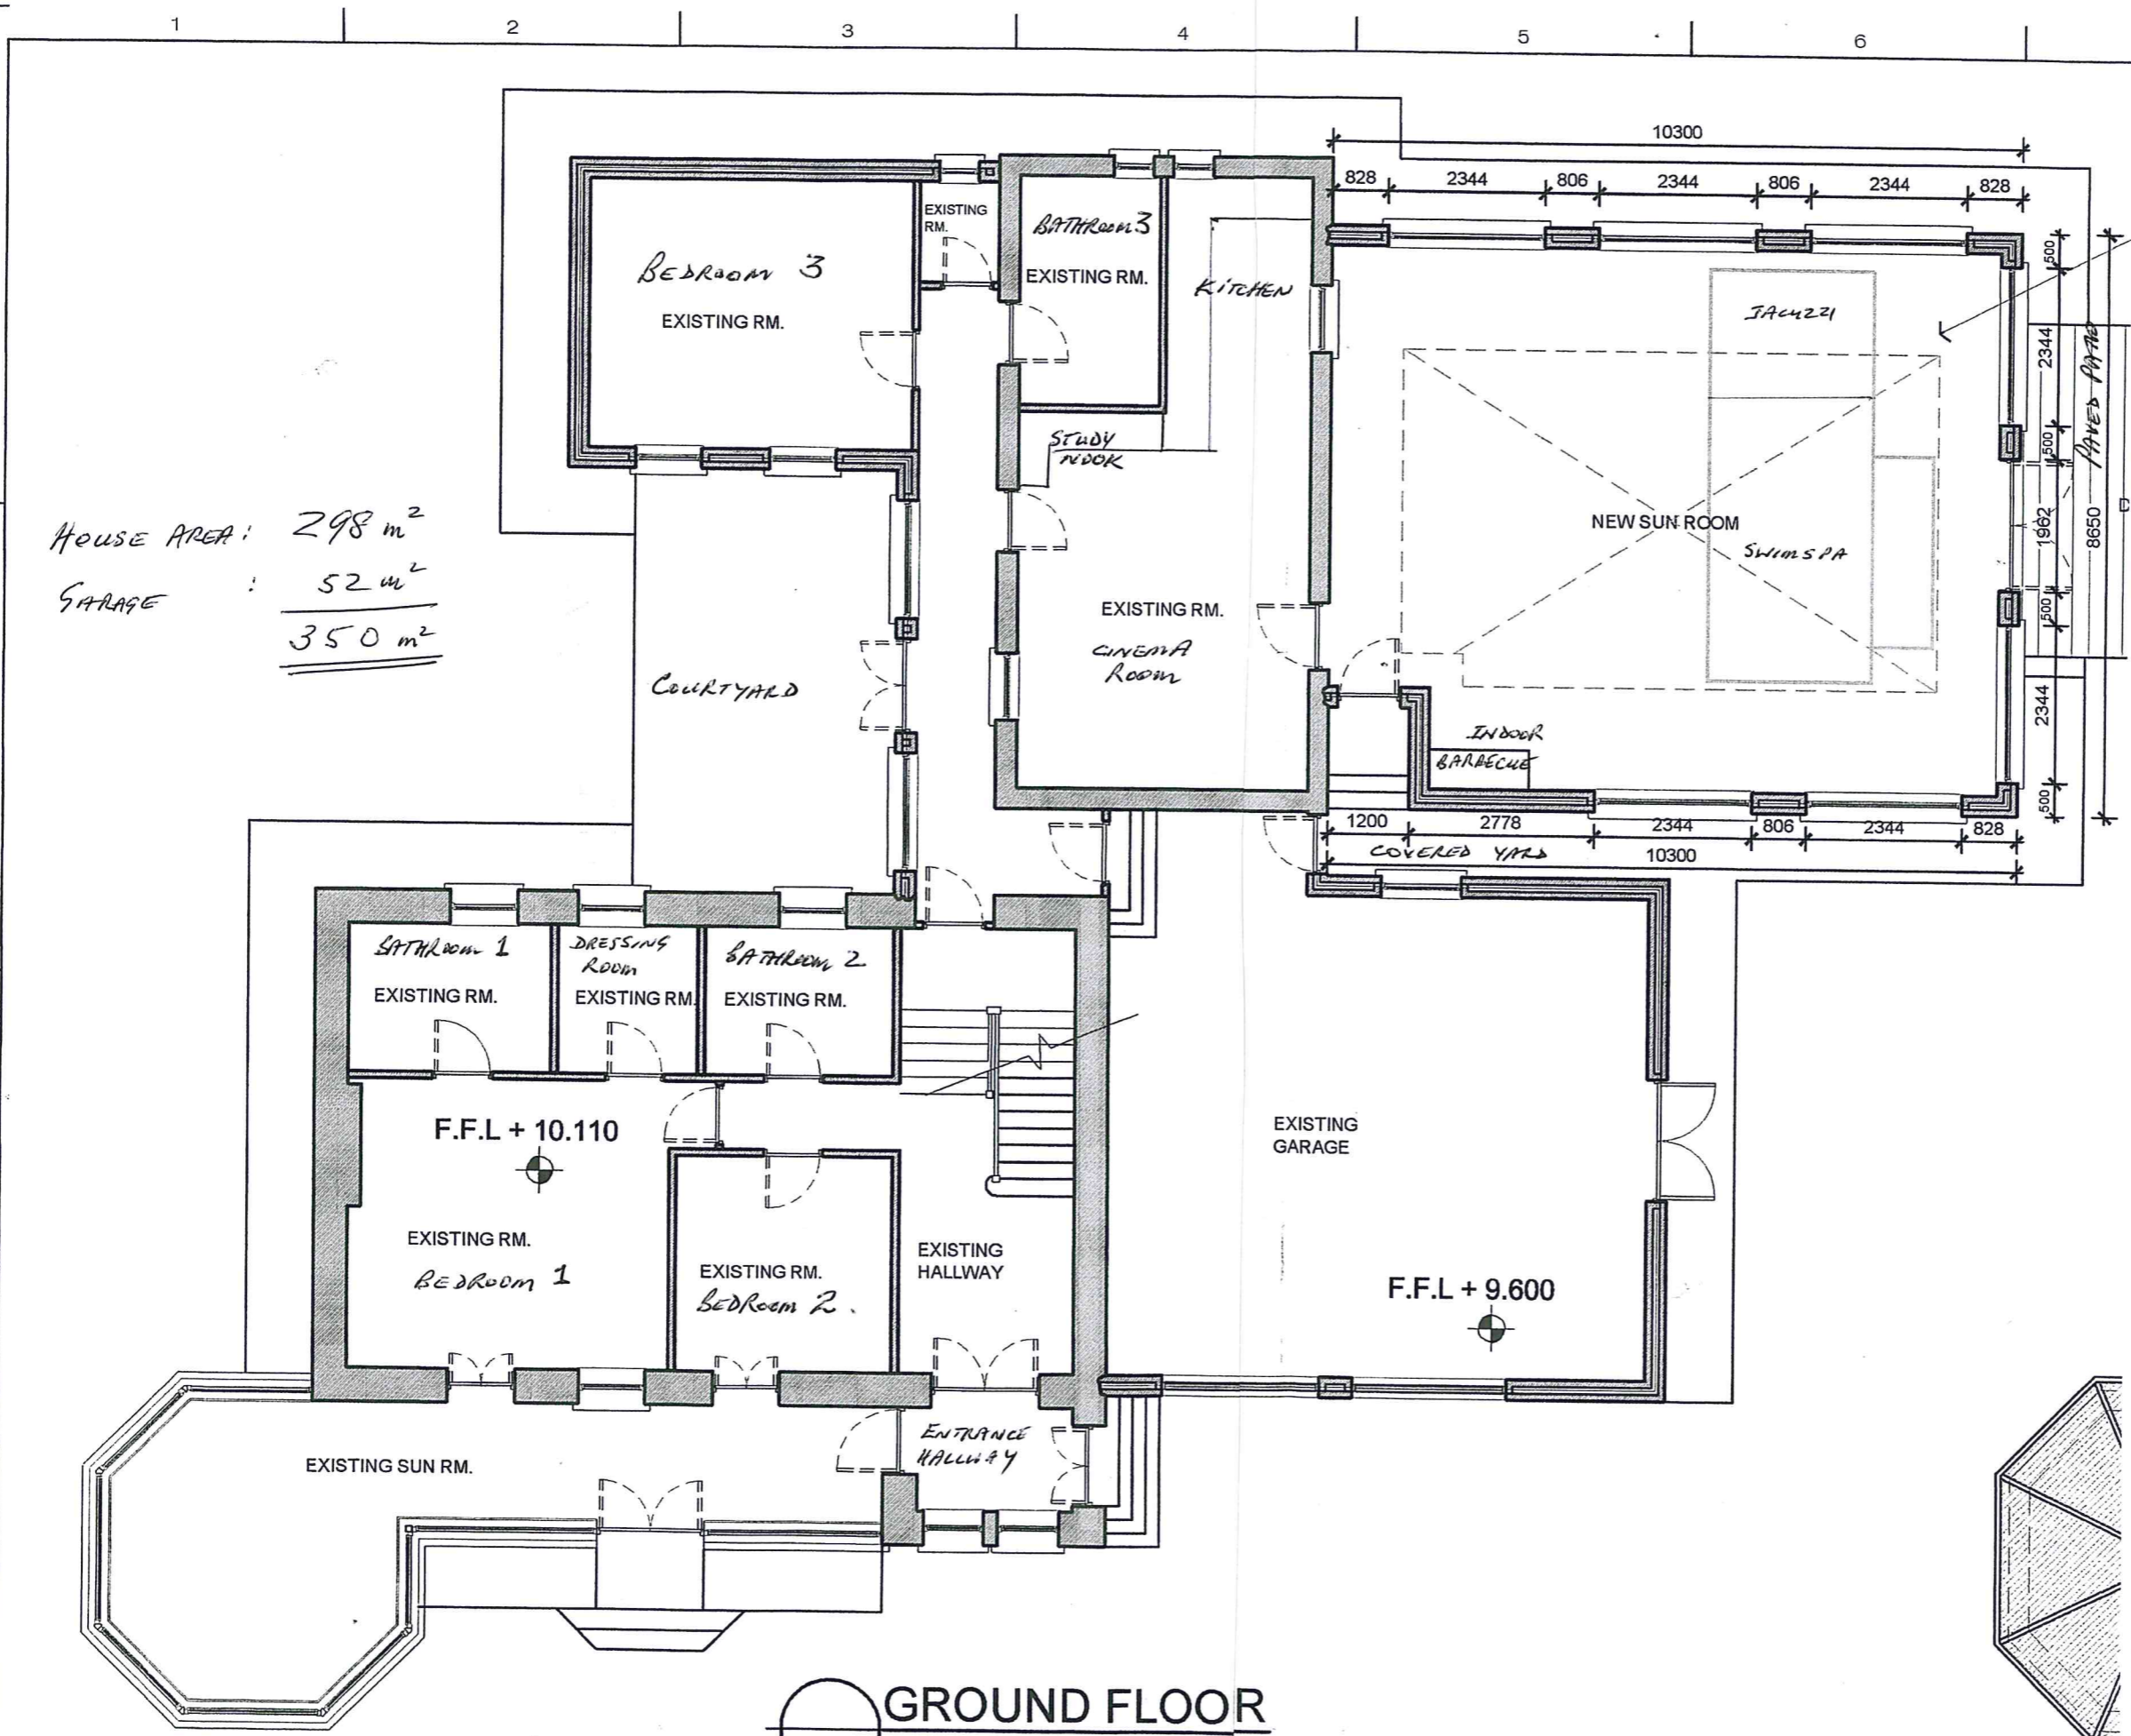

HOUSE AREA: 298 m²
 GARAGE : 52 m²
350 m²

 **GROUND FLOOR**
 SCALE 1:100